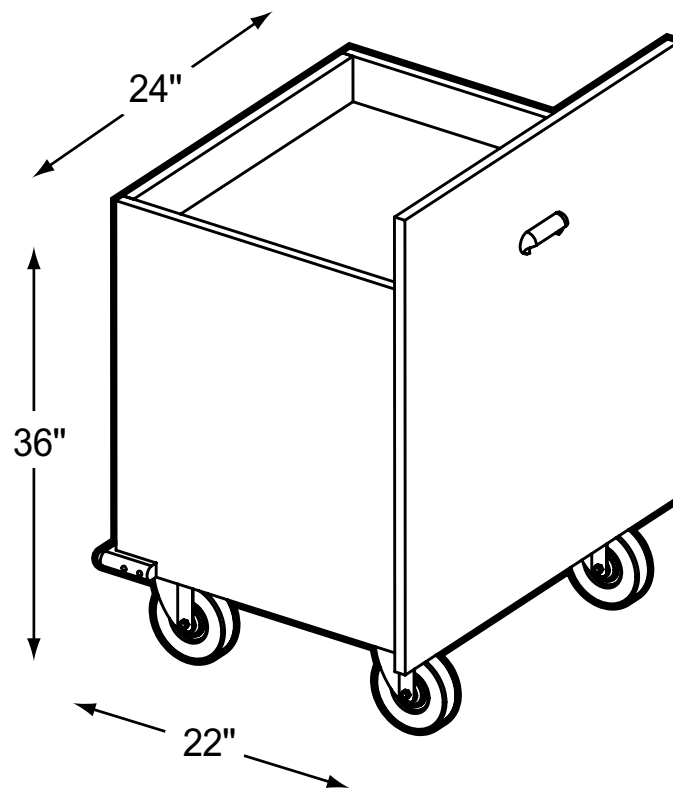

### Product Specs

- 3/4" color selected plain sliced veneer
- Natural or medium finish
- 3mm oak edge banding
- Fully welded unitized bottom frame
- 10 ga. angle iron
- 3/16" caster mounting plates
- 5" casters (2 locking)
- Depressible bottom platform
- Custom finish available per quote