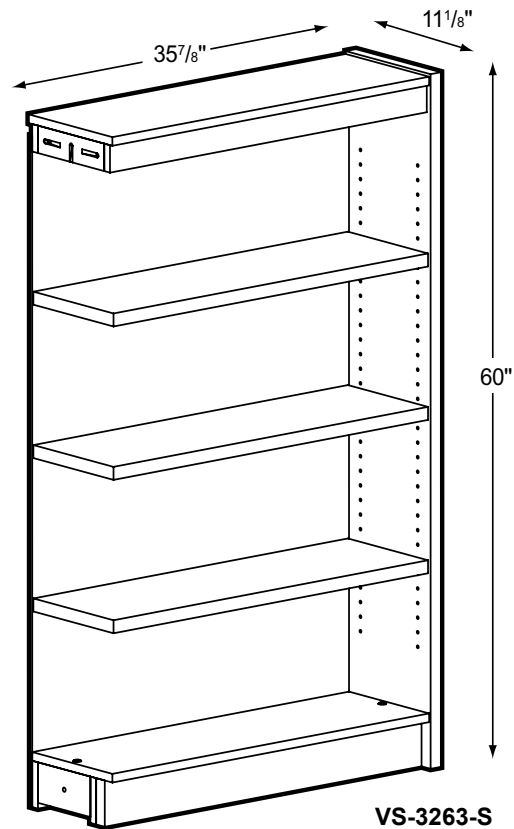

VISION SERIES

**SINGLE FACED
SHELVING**

VS-3263-A

VS-3263-S

Product Specs

- 1" color selected plain sliced veneer shelves and starters
- 3/4" color selected plain sliced veneer tops, bottoms and adders
- 1/4" thermal fused laminate backs or dividers
- Natural or medium finish
- 3mm oak edge banding
- 3/4" x 1 1/2" solid oak molding on leading edges
- 2 3/8" oak marquee top frame
- 1/4"-20 bolts to secure kick base and top marquee to vertical side panels
- Adjustable shelves on 1 1/4" increments
- 5mm steel shelf supports
- Custom finish available per quote