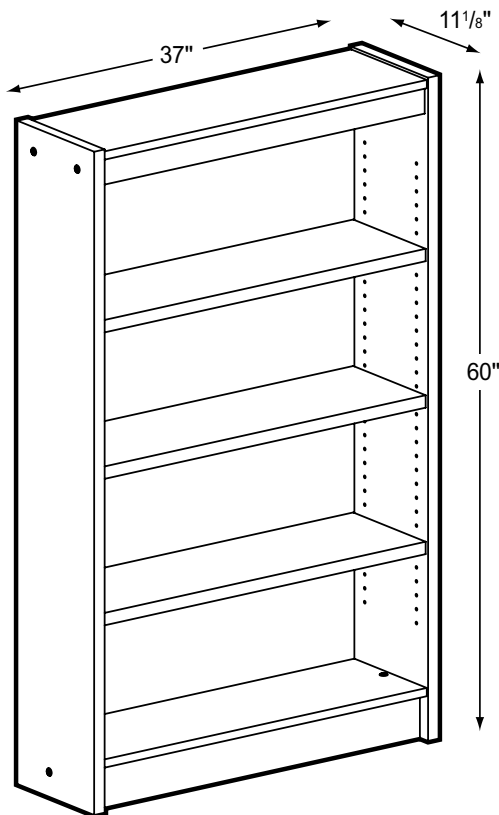

VISION SERIES

**SINGLE FACED
SHELVING**

VS-3263-A

VS-3263-S

Product Specs

- 1" color selected plain sliced veneer shelves and starters
- 3/4" color selected plain sliced veneer tops, bottoms and adders
- 1/4" thermal fused laminate backs or dividers
- Natural or medium finish
- 3mm oak edge banding
- 3/4" x 1 1/2" solid oak molding on leading edges
- 2 3/8" oak marquee top frame
- 1/4"-20 bolts to secure kick base and top marquee to vertical side panels
- Adjustable shelves on 1 1/4" increments
- 5mm steel shelf supports
- Custom finish available per quote